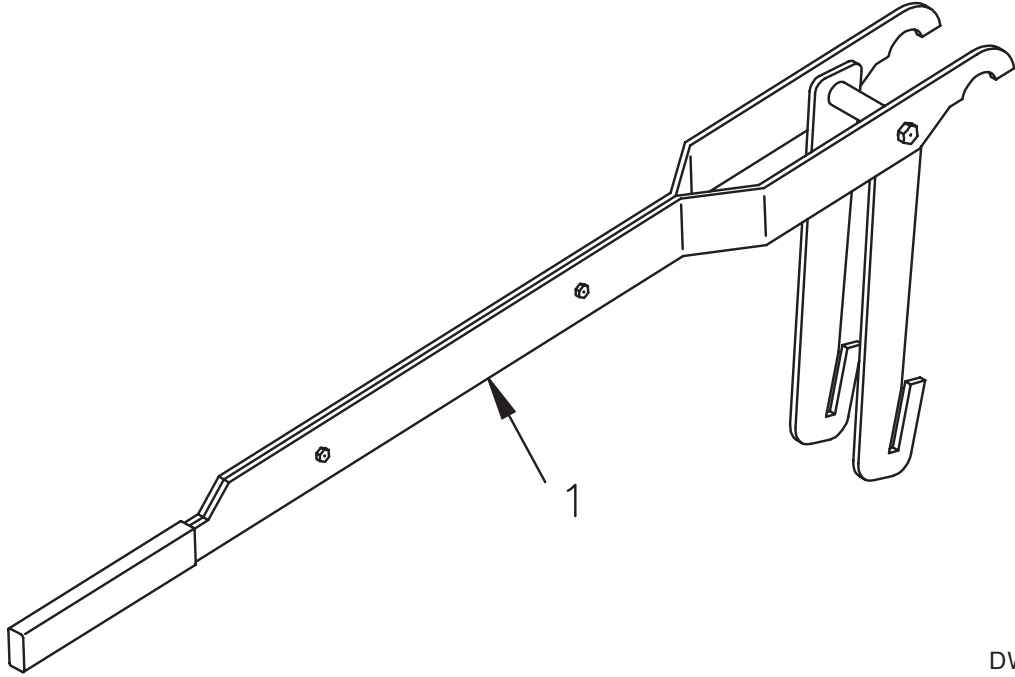

SECTION 5

TOOLS AND PAINT

PAGE 2

SPRING COMPRESSOR SERVICE KIT
TOUCH UP PAINT

SKID STEER SNOWPLOW ACCESSORIES

SPRING COMPRESSOR SERVICE KIT

DWG. NO. 5745

SEC 5

REF. NO.	PART NUMBER	DESCRIPTION	QTY.	REF. NO.	PART NUMBER	DESCRIPTION	QTY.
1	25011496	Spring Compressor Service Kit	1				

TOUCH UP PAINT

DWG. NO. 5737

REF. NO.	PART NUMBER	DESCRIPTION	QTY.	REF. NO.	PART NUMBER	DESCRIPTION	QTY.
1	921-001-416	Red Touch Up Paint	1	2	921-001-414	Black Touch Up Paint	1