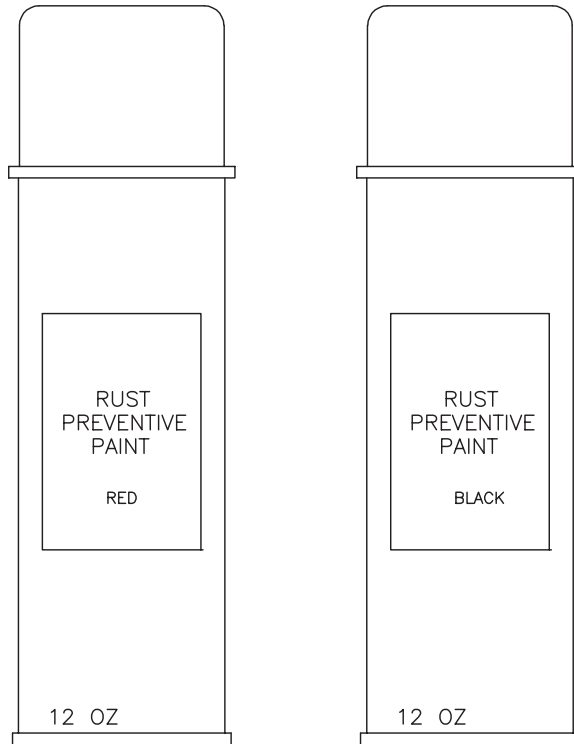

SECTION 5

TOOLS AND PAINT

PAGE 2

SPRING COMPRESSOR SERVICE KIT
TOUCH UP PAINT

SKID STEER SNOWPLOW ACCESSORIES

SPRING COMPRESSOR SERVICE KIT

DWG. NO. 5745

SEC 5

REF. NO.	PART NUMBER	DESCRIPTION	QTY.	REF. NO.	PART NUMBER	DESCRIPTION	QTY.
1	25011496	Spring Compressor Service Kit	1				

TOUCH UP PAINT

DWG. NO. 5737

REF. NO.	PART NUMBER	DESCRIPTION	QTY.	REF. NO.	PART NUMBER	DESCRIPTION	QTY.
1	921-001-416	Red Touch Up Paint	1	2	921-001-414	Black Touch Up Paint	1